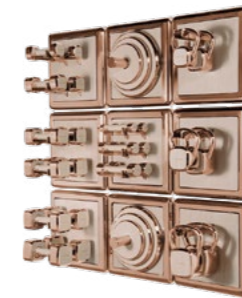

Dimensions
Weight

450L x 450W x 50H single unit
13

mm
kg

Storage Wall System

D4

D1

B1

SWS

29

Available finishes

Steel	A	Satin-finished stainless steel	Alpi wood	1	Alpi Striped White
	B	Mirror-polished stainless steel		2	Alpi Wavy Fair Blue
	C	Mirror-polished stainless steel, Black Gun PVD finish		3	Alpi Planted Black
	D	Mirror-polished stainless steel, Rose Gold PVD finish		4	Alpi Flamed Kakao
				5	Alpi Sottsass Red

Wall-mounted storage system designed to organize and display equipment. A functional architectural element that integrates training tools into the space.