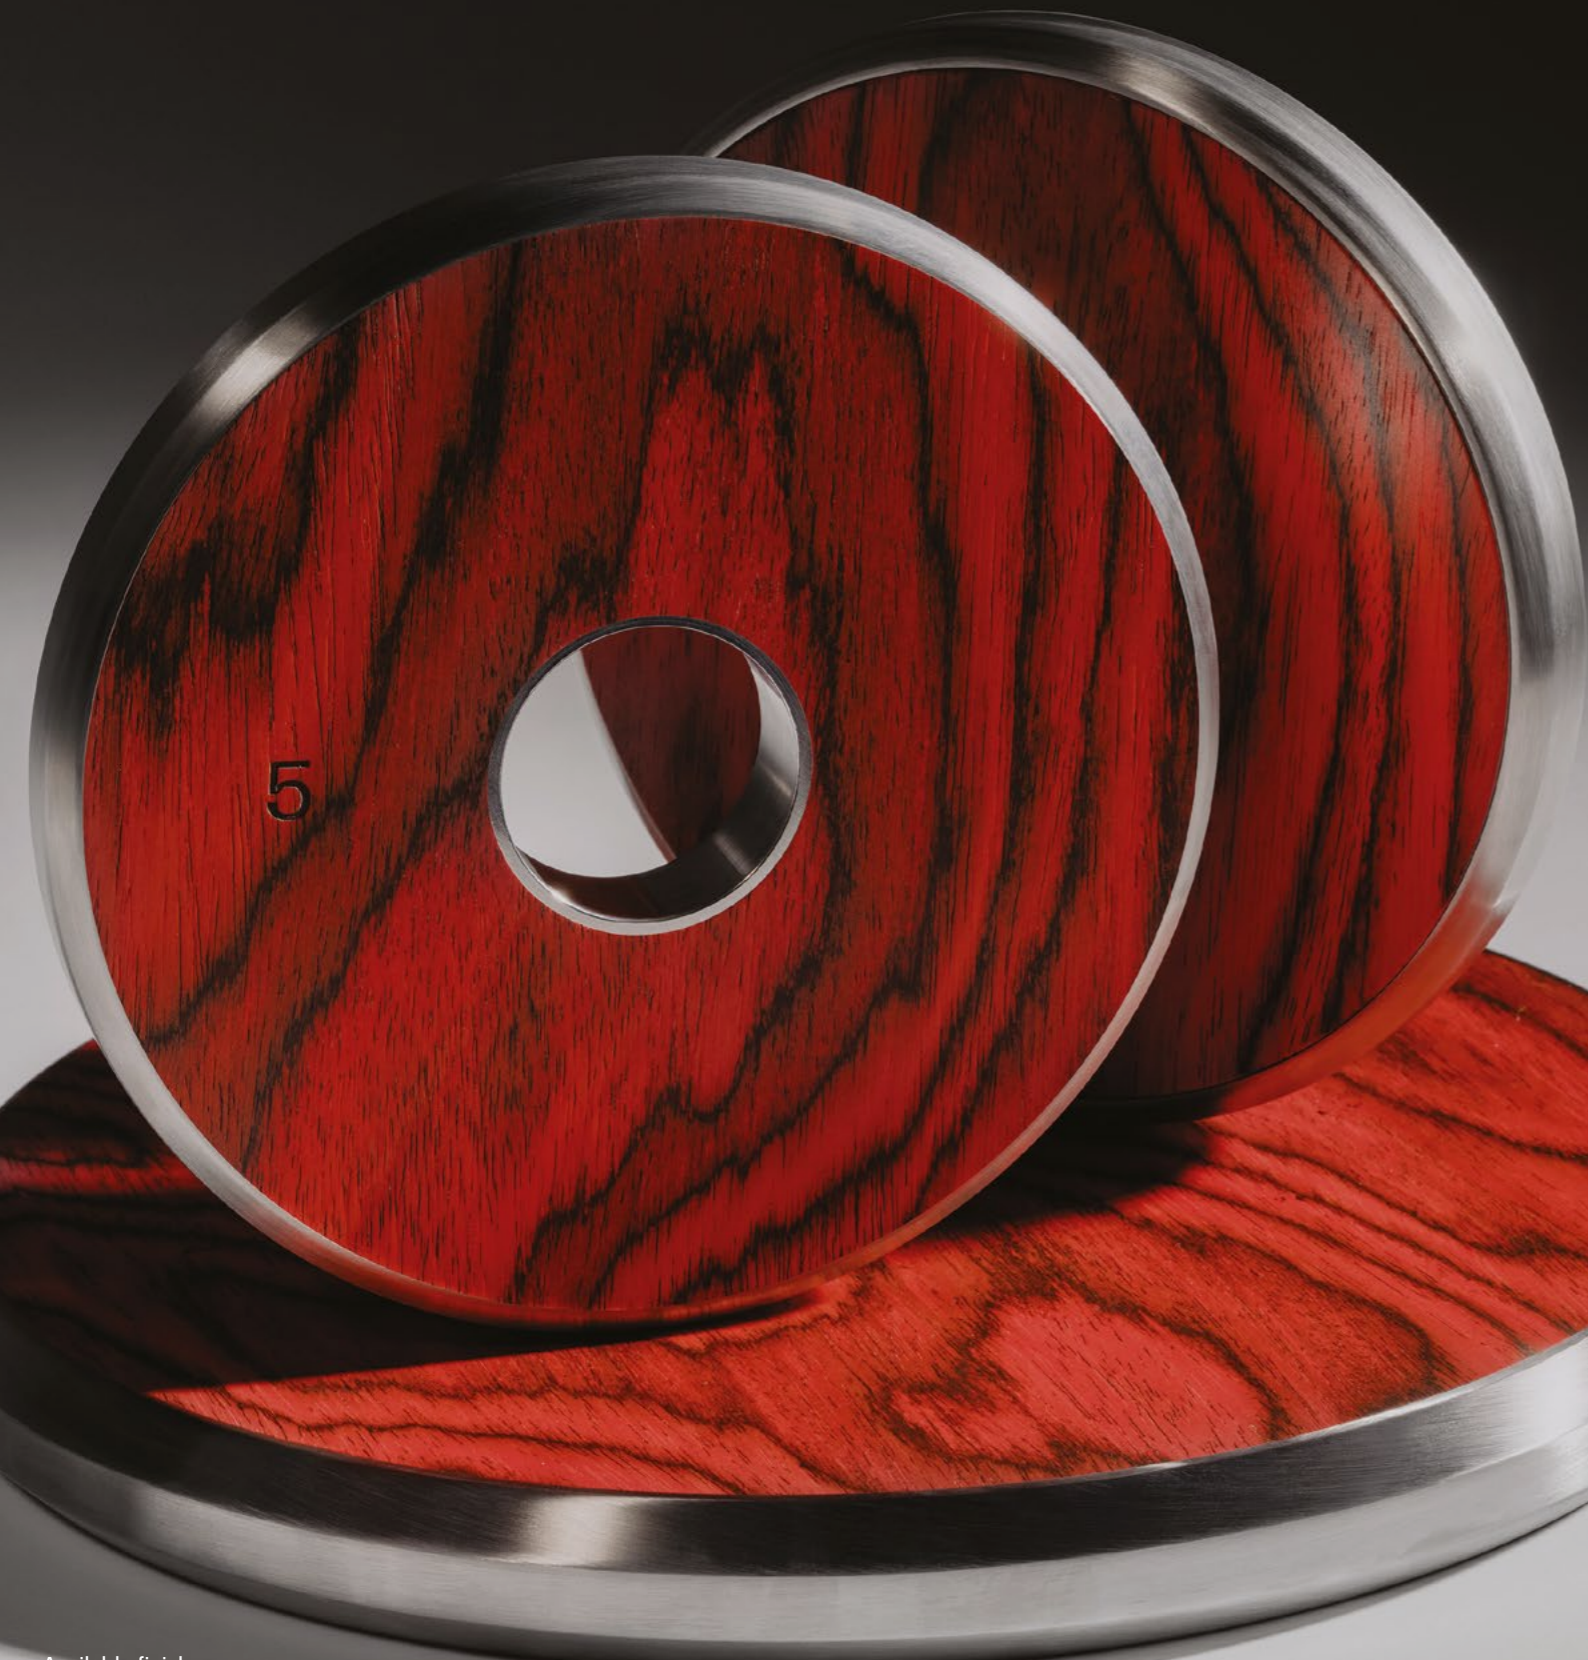

Barbell Weights

C4

D1

A5

BW

21

Available finishes

Steel	A	Satin-finished stainless steel	Alpi wood	1	Alpi Striped White
	B	Mirror-polished stainless steel		2	Alpi Wavy Fair Blue
	C	Mirror-polished stainless steel, Black Gun PVD finish		3	Alpi Planted Black
	D	Mirror-polished stainless steel, Rose Gold PVD finish		4	Alpi Flamed Kakao
				5	Alpi Sottsass Red

Precision-made weight plates designed for strength training. Clean geometry and durable finishes ensure stability, consistency, and reliable performance.