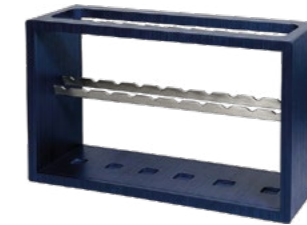

Dimensions
Weight

1524L x 924W x 520H
85

mm
kg

Floor Weight System

B3

A2

A5

FWS

33

Available finishes

Steel	A	Satin-finished stainless steel	Alpi wood	1	Alpi Striped White
	B	Mirror-polished stainless steel		2	Alpi Wavy Fair Blue
	C	Mirror-polished stainless steel, Black Gun PVD finish		3	Alpi Planted Black
	D	Mirror-polished stainless steel, Rose Gold PVD finish		4	Alpi Flamed Kakao
				5	Alpi Sottsass Red

Floor-standing storage solution for weight organization.
A compact and stable architectural piece designed to keep your equipment accessible and visually composed.