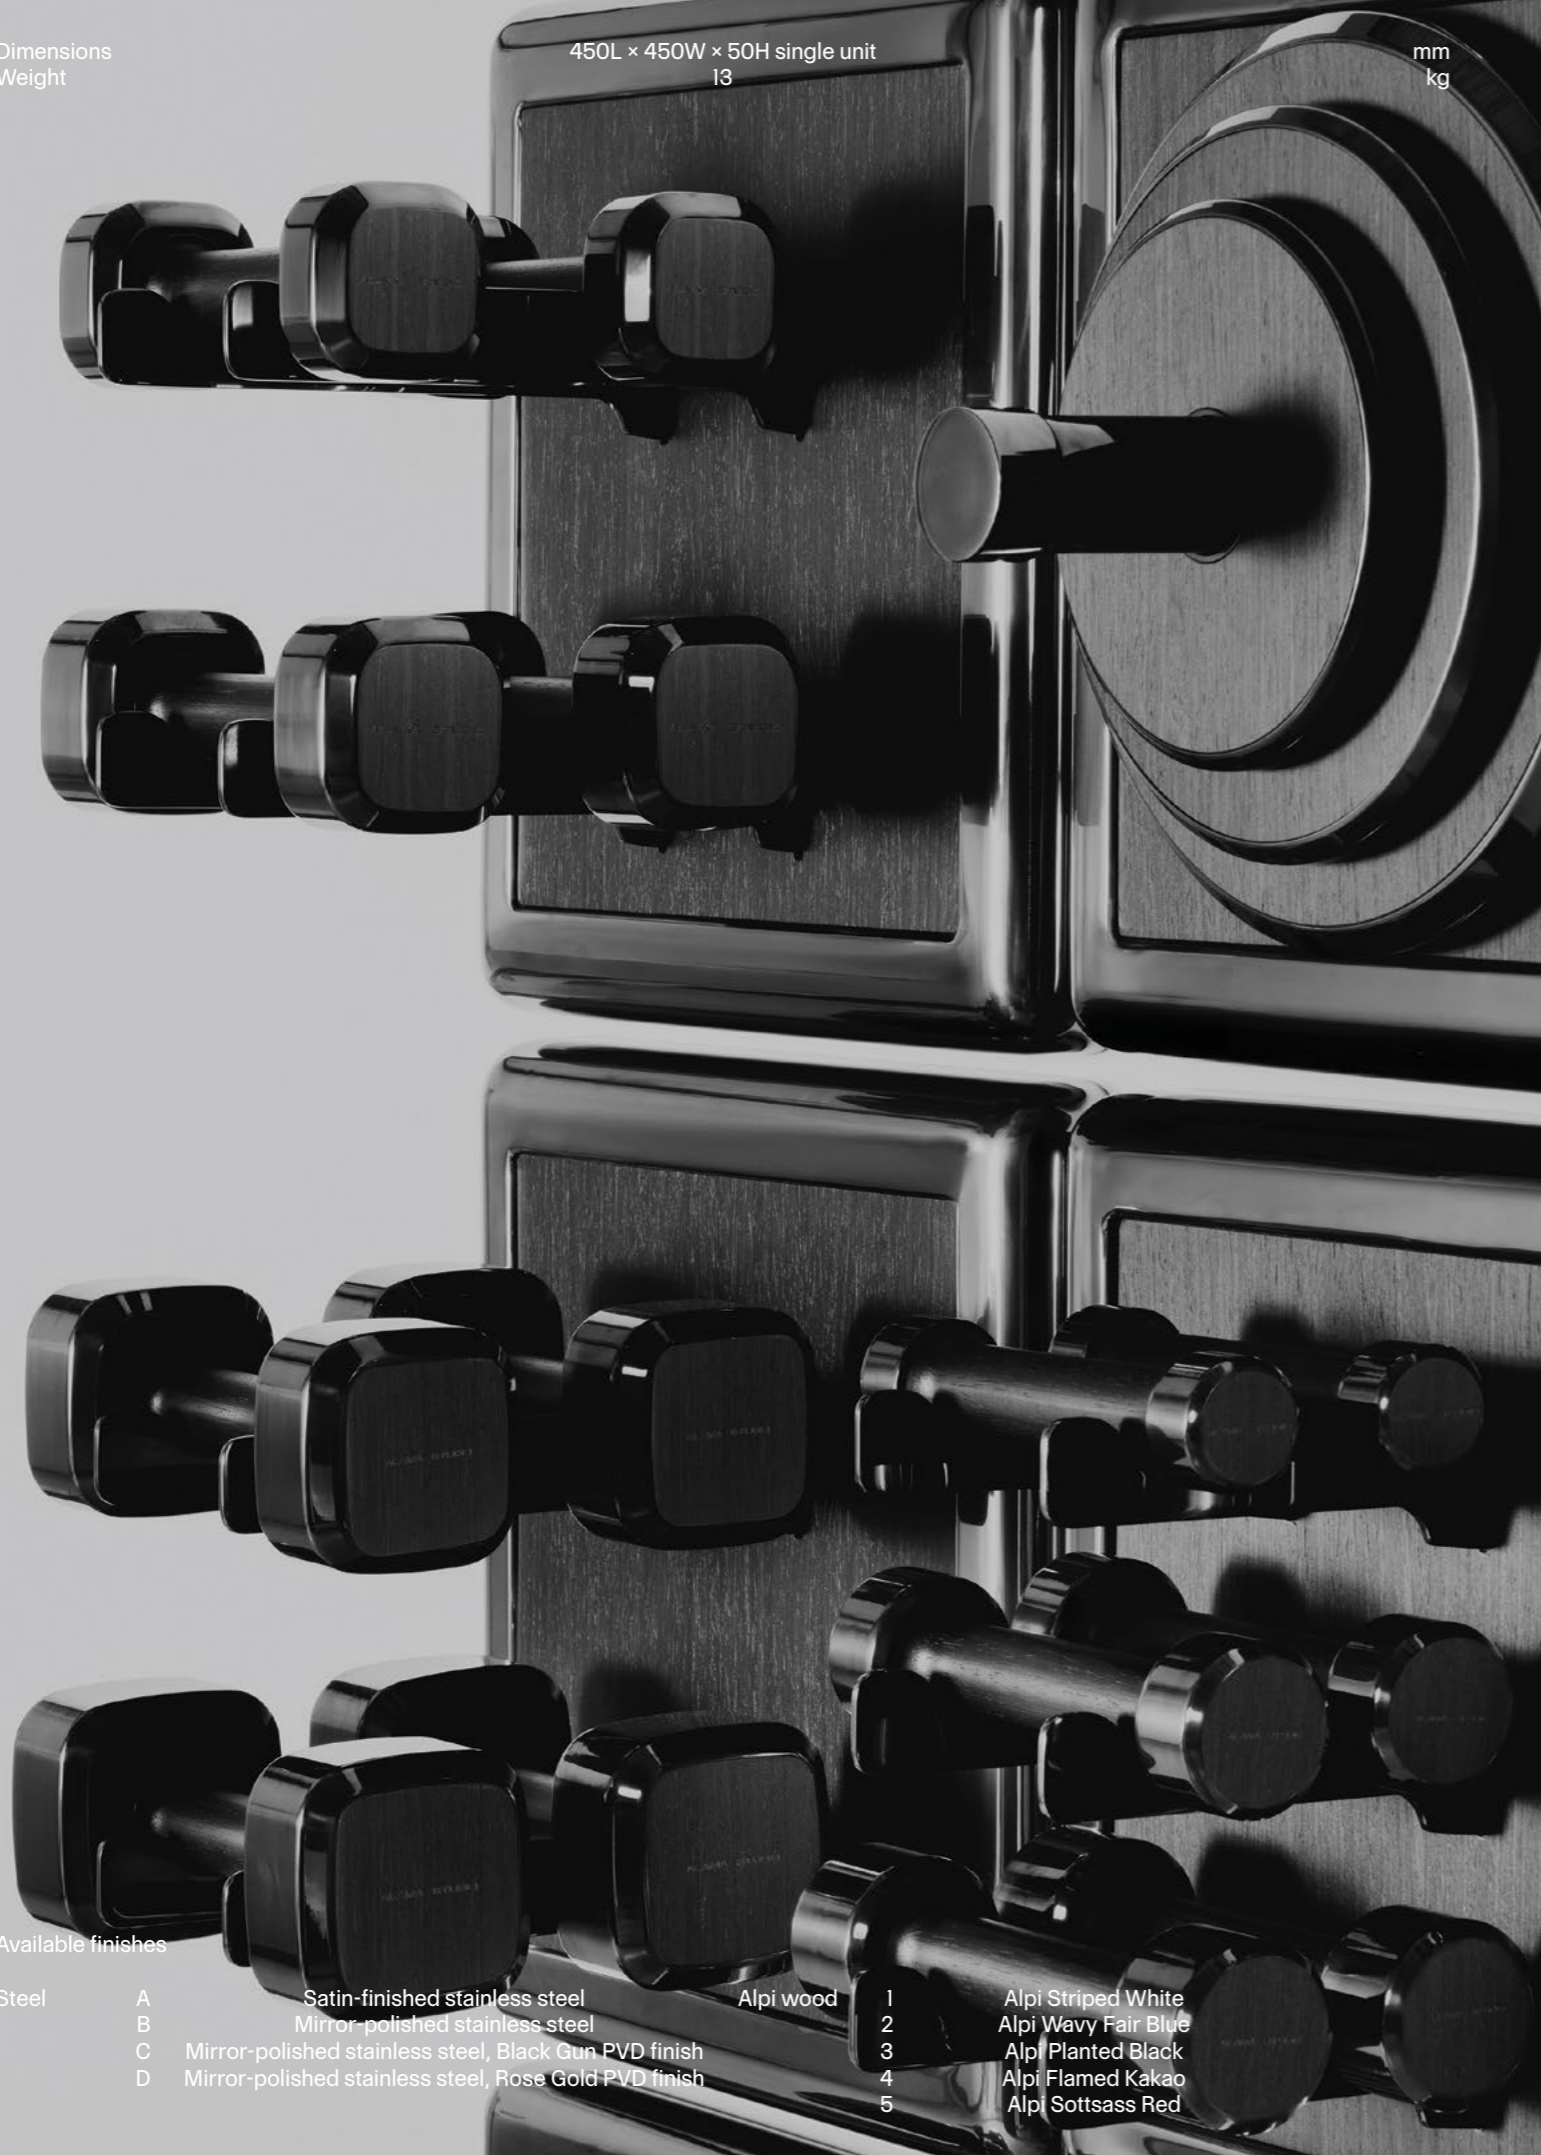

Lightweight training tools designed for controlled resistance.
 Compact, ergonomic, and refined, they support precision and fluid movement.

26

Dimensions
Weight

450L x 450W x 50H single unit
13

mm
kg

Storage Wall System